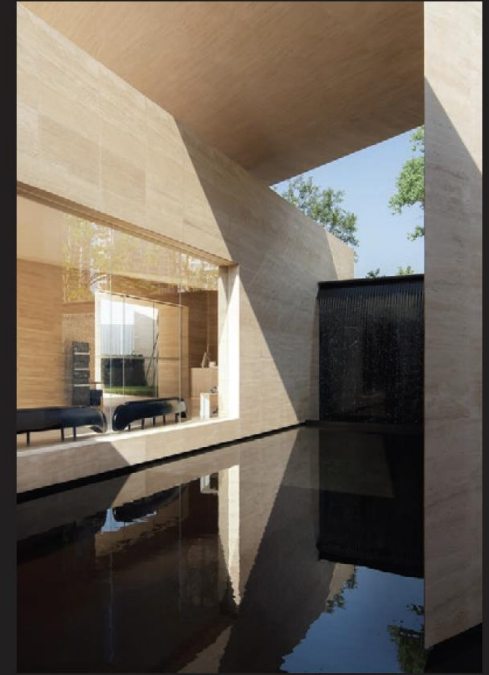

LAGERFELD'S REFLECTIVE
AESTHETIC